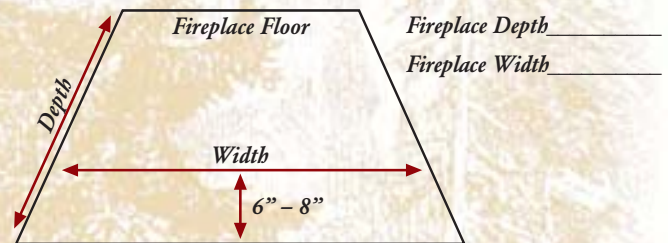

Variable Pilot Control System
Includes remote control and servo motor to adjust flame height.

Optional Switching Accessories

Remote Control

Bark Chip Switch

Pine Cone Switch

HARGROVE SETS Include

- Hand Finished Fire Logs, with authentic Hargrove detail and realism.
- Lifetime Warranty, Hargrove Gas Fire Logs carry a limited lifetime warranty against breakage in the original fireplace. All Accessories carry a two-year limited warranty in the original fireplace.
- Pedestal Grate, especially designed to place the logs in perfect position for the best flame pattern.
- Ember Burner Pan, heavy 16 gauge steel – the foundation for the burner media.
- Silica Sand, maximizes diffusion of natural gas. Vermiculite is used with propane.
- Embers, creates the illusion of a bed of glowing coals.
- Cinders, for the finished look of the fireplace floor.
- Connector, to join gas supply to the ember burner pan.
- Optional Safety Pilot Valve combines the convenience of on-off control with safety feature. Available factory assembled.

FIREPLACE Dimensions

Take your fireplace measurements to your dealer for assistance in sizing a Hargrove Log Set:

Measurements should be taken 6" – 8" inside firebox opening.

Distributed in your area by: